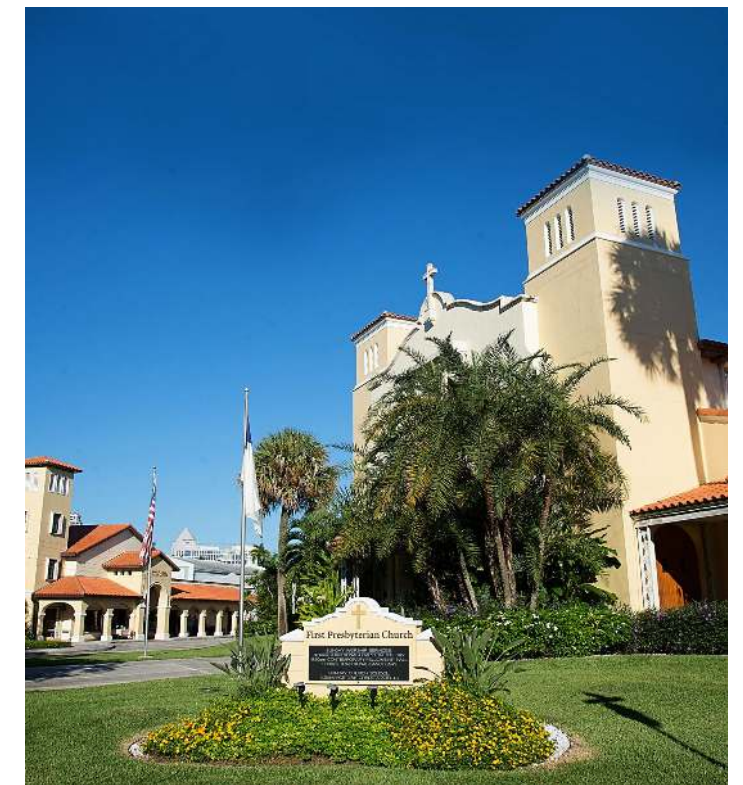

THIRD FLOOR

NC-301 Chapel in the Sky
NC-305 Women's Restroom
NC-307 Men's Restroom

4 HAPPYLAND DAY SCHOOL

Happyland Day School offers young children the opportunity to learn and grow into well rounded students in the comfort of a Christian environment.

NC-107 Happyland Office
NC-109 Women's Restroom
NC-111 Men's Restroom
NC-113 Family Restroom
NC-120 Calvin Room, Nursery, Playroom

5 HOCH YOUTH CENTER

A place for our middle and high school students to gather and share their faith, do homework or just socialize.

H-100 Living Room, Meetings, Hanging Out
H-102 Conference Room, Meeting Space
H-107 Computer Room
H-109 Kitchen
H-111 Restroom
H-200 Loft, Meeting Space
H-202 Men's Restroom
H-203 Women's Restroom

6 STUDY AND RENEWAL CENTER

A 1920's style cottage that has been refurbished. A quiet place for small groups to meet, to renew the spirit and to reflect on our lives.

SRC-100 Meeting Room,
SRC-101 Conference Room
SRC-102 Restroom
SRC-103 Back Porch, Small Meetings

SUNDAY SERVICES

1. **8:30 A.M.** Traditional worship in Chapel in the Sky at the Neumann Center
2. **9:30 A.M.** Contemporary worship service in Fellowship Hall Neumann Center
3. **11:00 A.M.** Traditional worship service in the Sanctuary

A walking and location map of
First Presbyterian Church
of Fort Lauderdale

401 SE 15th Avenue
Fort Lauderdale, FL 33301
954.462.6200
www.firstpres.cc