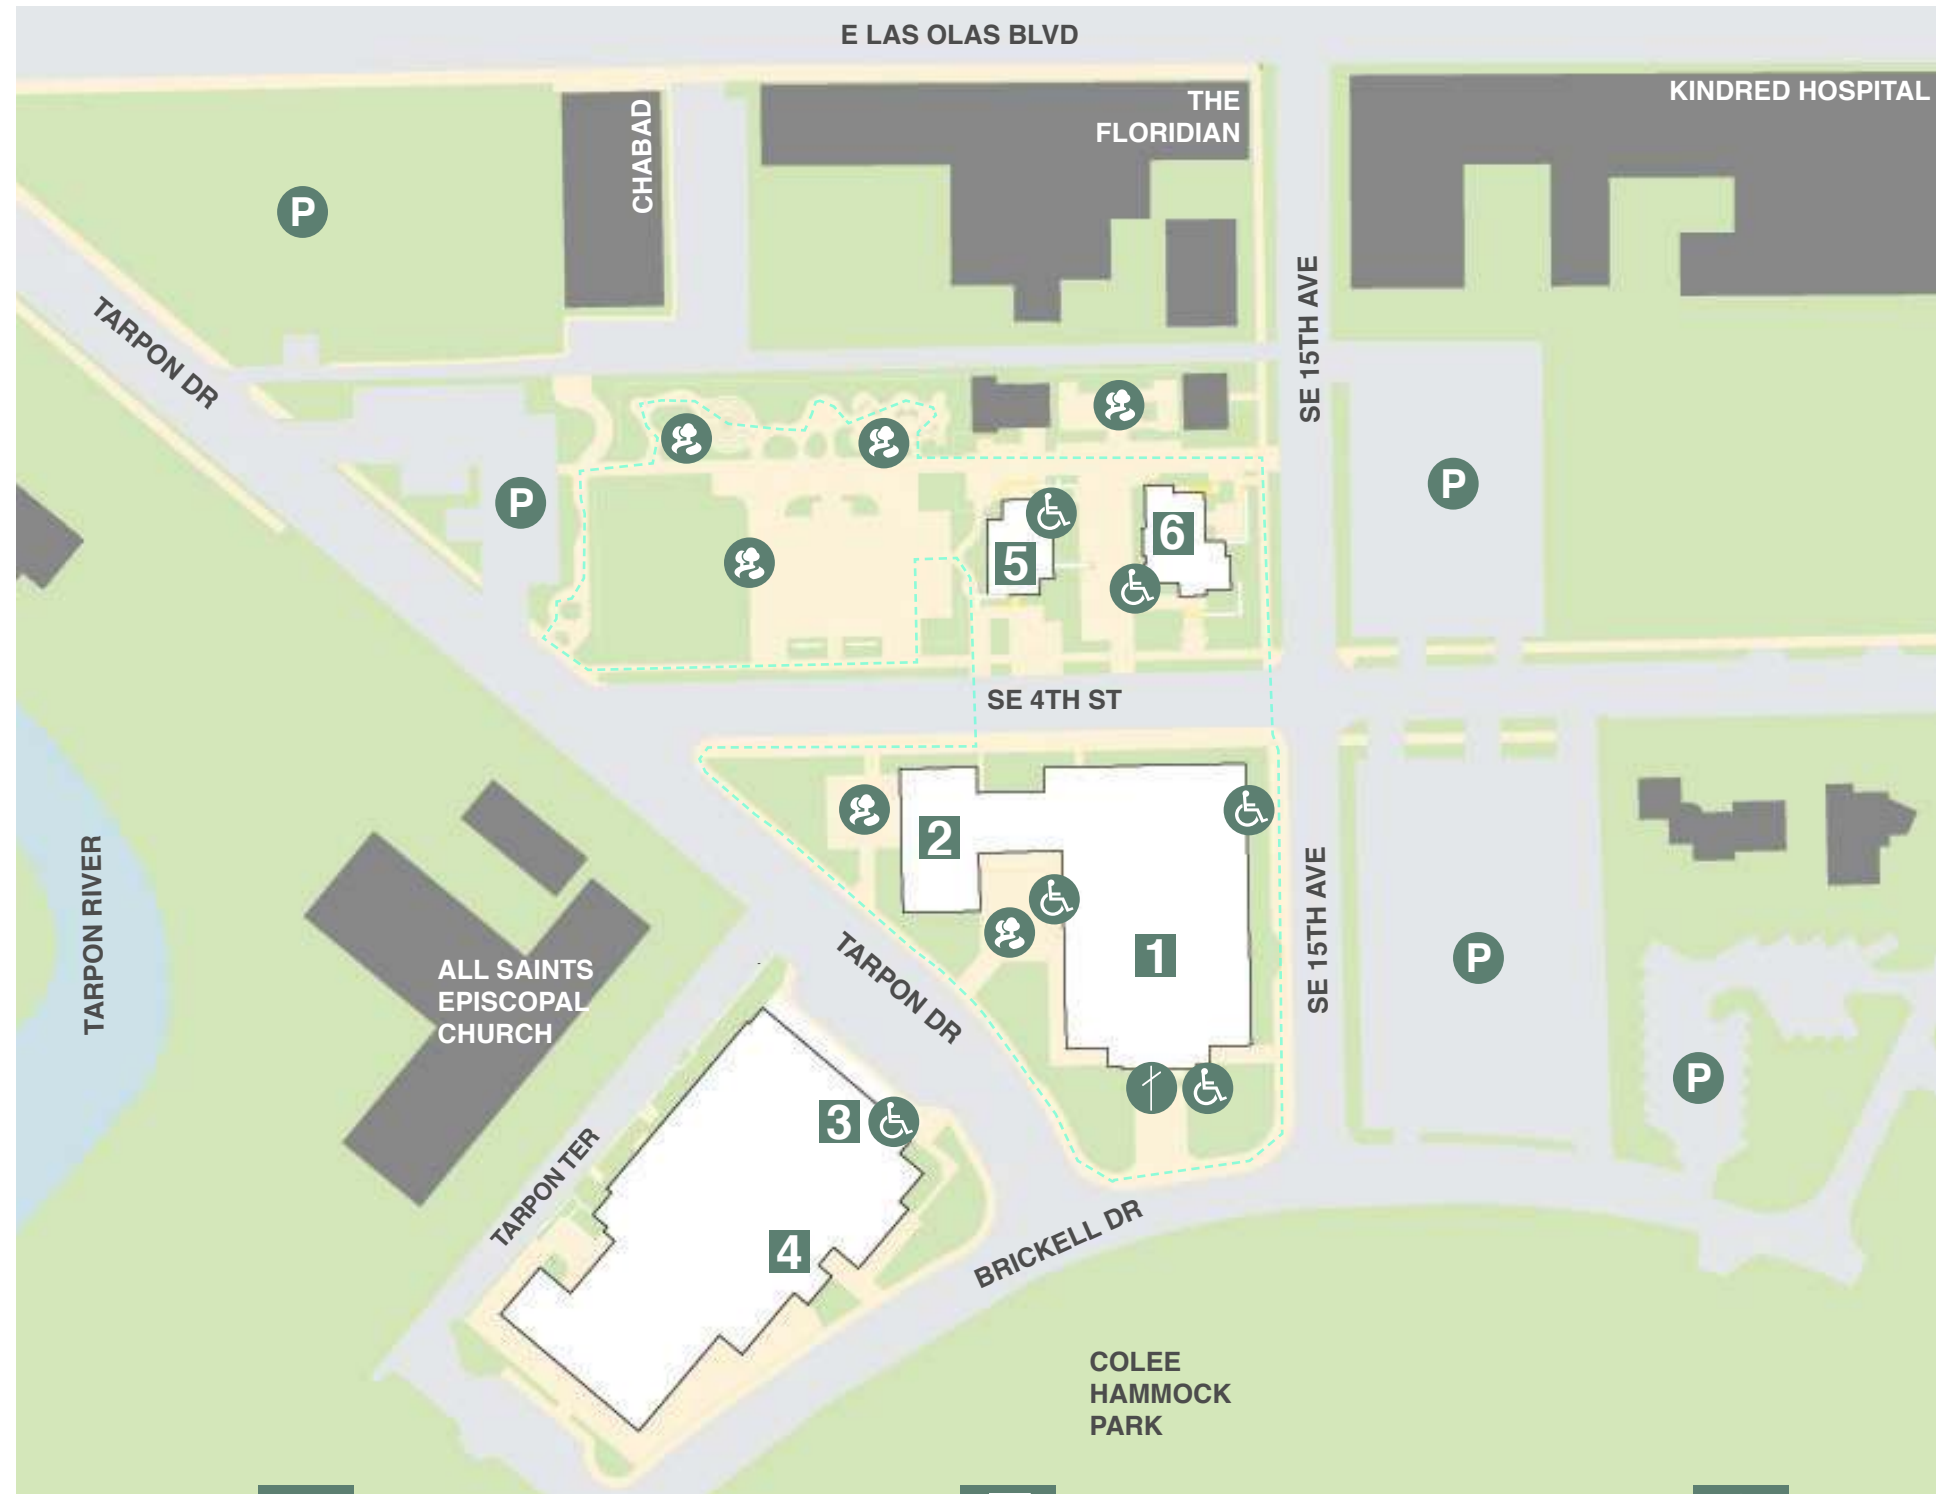

1 SANCTUARY BUILDING

The Sanctuary is our main worship center for traditional services. The main entrance is on Brickell Dr. with side entrances on Tarpon Dr and SE 15th Ave. The closest parking is the east parking lot on SE 15th Ave. Directly behind the Sanctuary are the church business offices and meeting rooms.

2 WATTS CHAPEL

A traditional small chapel for weddings and memorial services. Children's Chapel meets here on Sunday.

3 NEUMANN CENTER

The Neumann Center is the building that houses Fellowship Hall where our contemporary services and large functions are conducted. Chapel in the Sky, Happyland Day School and numerous meeting rooms.